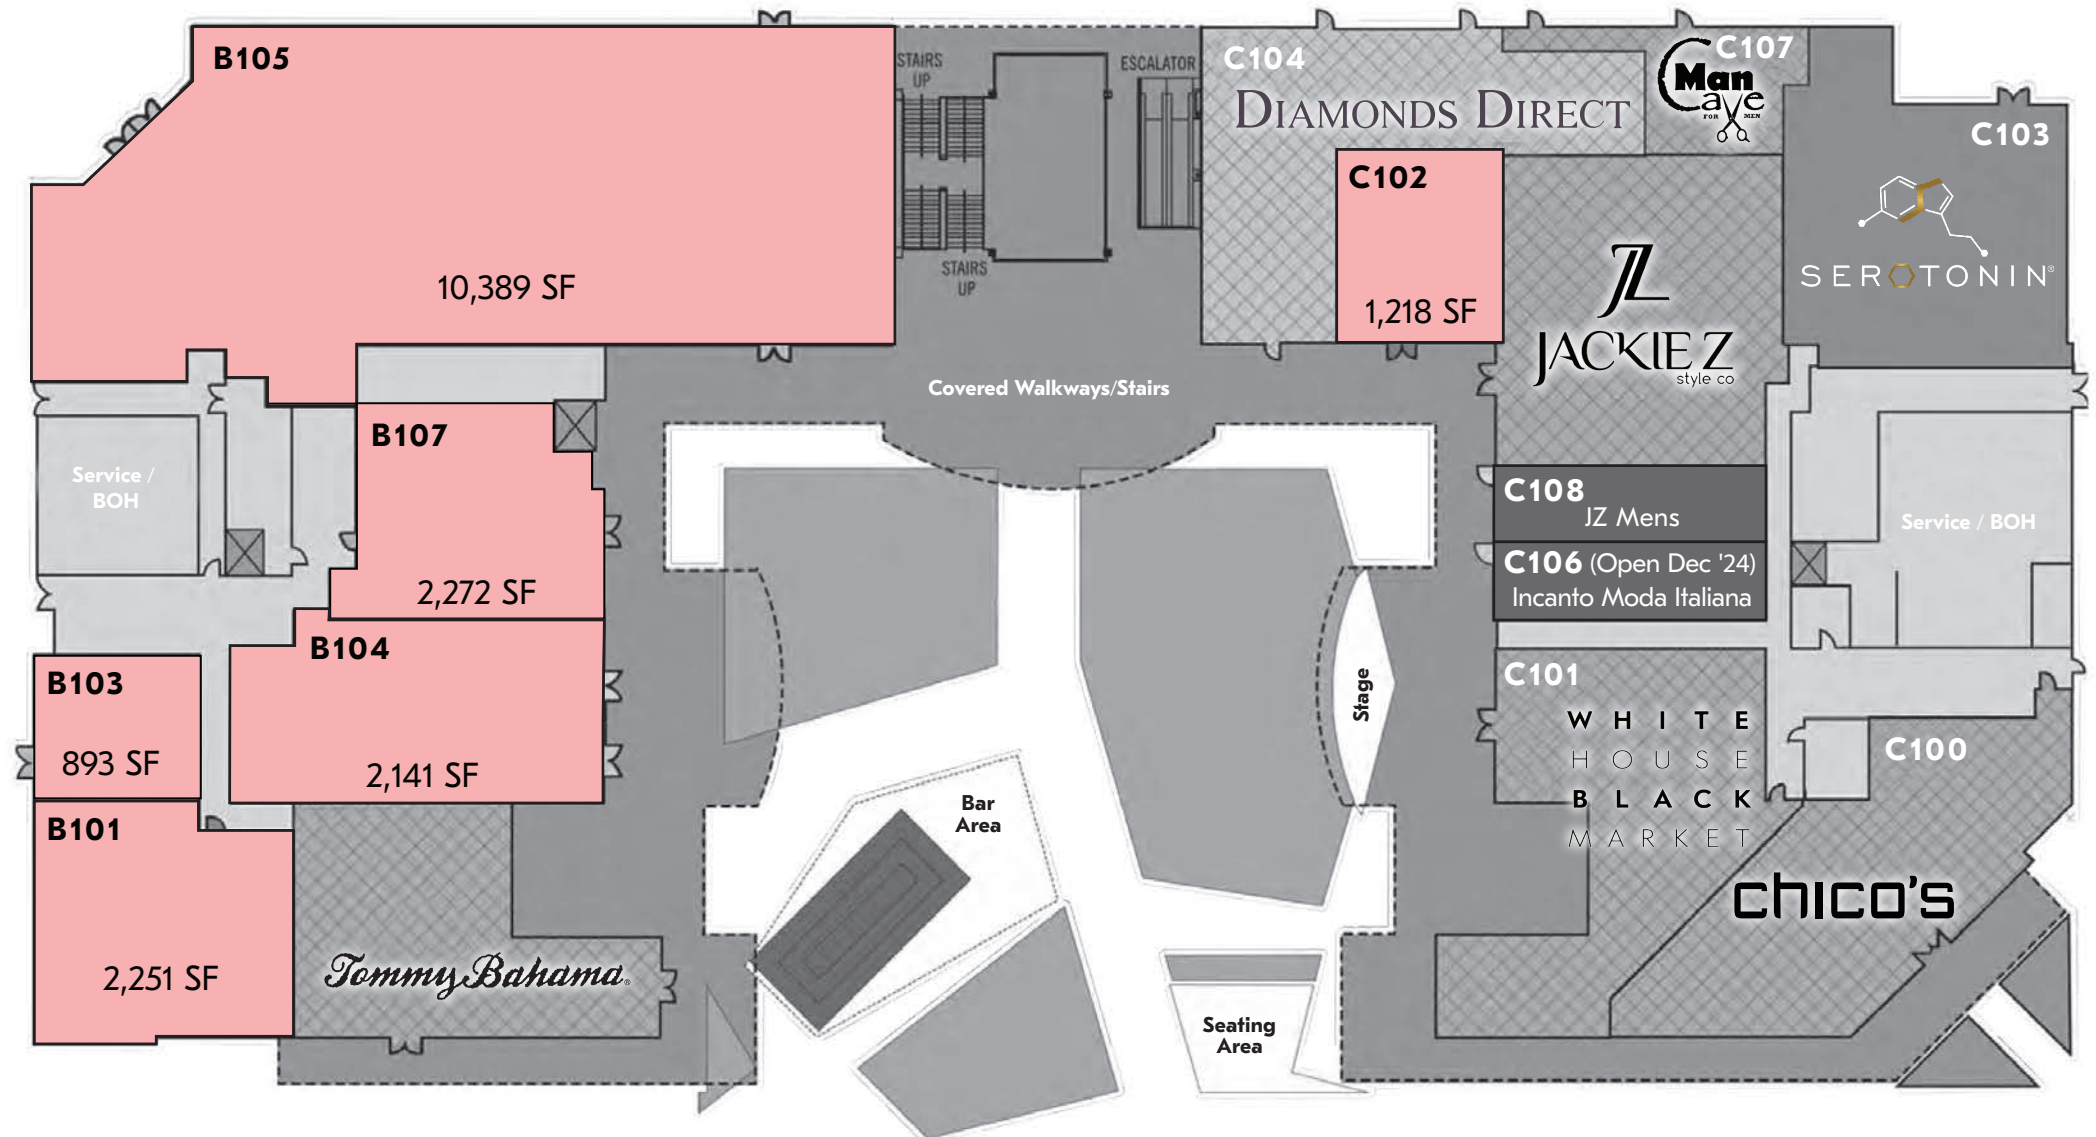

**\$2B OF RETAIL SALES ARE
COMING FROM OUTSIDE
THE TRADE AREA**

(Source: Placer AI)

**SITE PLAN + MERCHANDISING PLAN
FLOOR 1**

Leased Available

Suite	Tenant	SF	Status
B100	Tommy Bahama		Leased
B101	Available	2,251	Available
B103	Available	893	Available
B104	Available	2,141	Available
B105	Available	10,389	Available
B107	Available	2,272	Available
C100	Chico's		Leased
C101	White House Black Market		Leased
C102	Available	1,218	Available
C103	Seratonin		Leased
C104	Diamonds Direct		Leased
C105	Jackie Z		Leased
C106	Available	976	Available
C107	Man Cave		Leased
C108	JZ Mens		Leased

John Aiello
561.309.7032 | jaiello@sraretail.com

Alan Negrelli
216.496.6155 | anegrelli@sraretail.com

**SITE PLAN + MERCHANDISING PLAN
FLOOR 2**

■ Leased ■ Proposed

Suite	Tenant	SF
B200	Forbici	Leased
B205	Available	10,058
C200	Ruth's Chris Steakhouse	Leased
C201	Available	± 2,926
C201B	Prenuvo	Leased