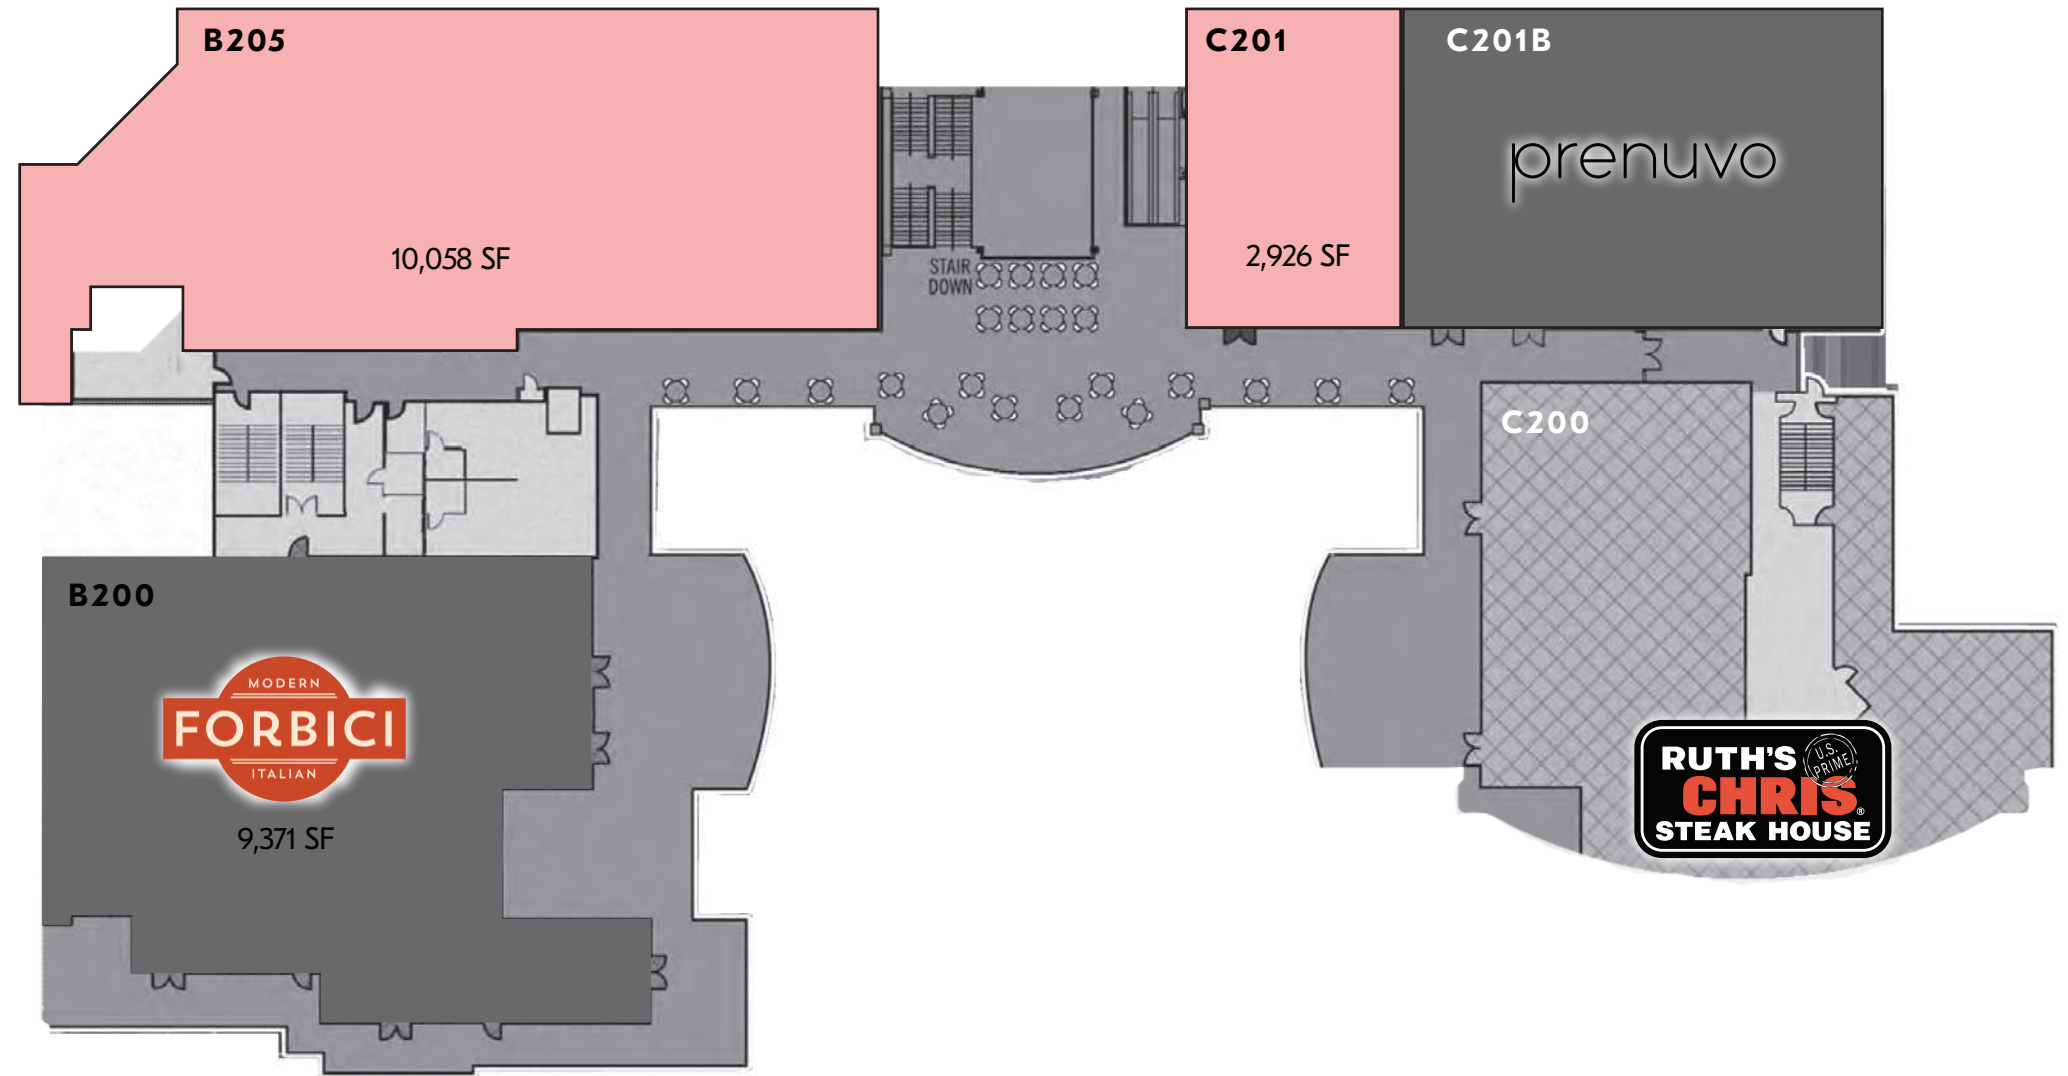

**\$2B OF RETAIL SALES ARE
COMING FROM OUTSIDE
THE TRADE AREA**

(Source: Placer AI)

**SITE PLAN + MERCHANDISING PLAN
FLOOR 1**

Leased Available

Suite	Tenant	SF	Status
B100	Tommy Bahama		Leased
B101	Available	2,251	Available
B103	Available	893	Available
B104	Available	2,141	Available
B105	Available	10,389	Available
B107	Available	2,272	Available
C100	Chico's		Leased
C101	White House Black Market		Leased
C102	Available	1,218	Available
C103	Seratonin		Leased
C104	Diamonds Direct		Leased
C105	Jackie Z		Leased
C106	Available	976	Available
C107	Man Cave		Leased
C108	JZ Mens		Leased

John Aiello
561.309.7032 | jaiello@sraretail.com

Alan Negrelli
216.496.6155 | anegrelli@sraretail.com

**SITE PLAN + MERCHANDISING PLAN
FLOOR 2**

■ Leased ■ Proposed

Suite	Tenant	SF
B200	Forbici	Leased
B205	Available	10,058
C200	Ruth's Chris Steakhouse	Leased
C201	Available	± 2,926
C201B	Prenuvo	Leased